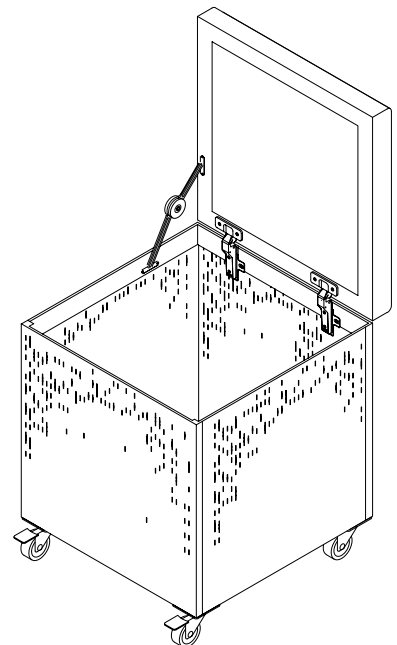

MoPed Dimensions

Pedestal	Height	Width	Depth
17-MOPED-FT	480	420	420

Materials

- Welded body made of 100% recyclable BlueScope steel (with up to 20% recycled content)

Colours/Finishes

- Standard powder coats available in 150+ colours/finishes
- Cushion fabric from Instyle range (or specify your own)

Product Features

- 40mm cushion
- Lockable castors
- Magnetic whiteboard under seat
- Removable pencil tray
- Perforated body
- Adjustable lid stay

Manufacturing

- Made in Melbourne, Australia using locally sourced materials
- Manufactured for disassembly
- Polymer parts labelled for segregation and sorting
- Iron phosphate pre-treatment AS2331.3.1-2001 Method 3.1
- Planex factory uses a 100Kw roof mounted solar array to provide up to 25% of manufacturing electricity needs

Environmental Certification

- Product may contribute to Green Star credit points
- Production facility certified ISO14001 and ISO9001
- VOC compliant materials

Designed by Planex