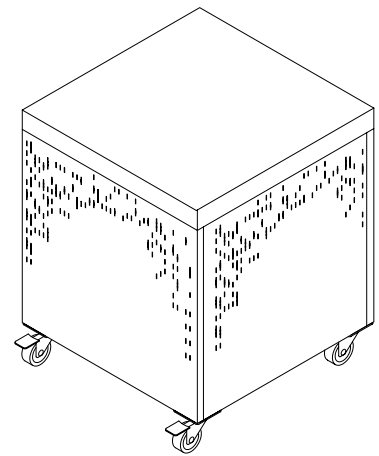

MoPed Dimensions

Pedestal	Height	Width	Depth
17-MOPED-FT	480	420	420

Materials

- Welded body made of 100% recyclable BlueScope sheet steel (with 24.2% recycled content)

Colours/Finishes

- Standard powder coats available in 300+ colours/finishes
- Cushion fabric from Instyle range (or specify your own)

Product Features

- 40mm cushion
- Lockable castors
- Magnetic whiteboard under seat
- Removable pencil tray
- Perforated body
- Adjustable lid stay

Manufacturing

- Made in Melbourne, Australia using locally sourced materials
- Manufactured for disassembly
- Polymer parts labelled for segregation and sorting
- Iron phosphate pre-treatment AS2331.3.1-2001 Method 3.1
- Planex factory uses a 100Kw roof mounted solar array to provide up to 25% of manufacturing electricity needs

Environmental Certification

- Product may contribute to Green Star credit points
- Production facility certified ISO14001 and ISO9001
- VOC compliant materials

Designed by Planex