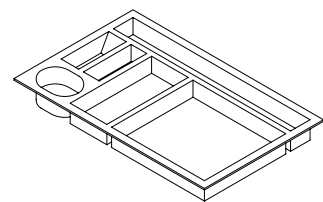

MoPed Dimensions

Pedestal	Height	Width	Depth
17-MOPED-FT	480	420	420

Materials

- Welded body made of 100% recyclable BlueScope sheet steel (with 24.2% recycled content)

Colours/Finishes

- Standard powder coats available in 300+ colours/finishes
- Cushion fabric from Instyle range (or specify your own)

Product Features

- 40mm cushion
- Lockable castors
- Magnetic whiteboard under seat
- Removable pencil tray
- Perforated body
- Adjustable lid stay

Manufacturing

- Made in Melbourne, Australia using locally sourced materials
- Manufactured for disassembly
- Polymer parts labelled for segregation and sorting
- Iron phosphate pre-treatment AS2331.3.1-2001 Method 3.1
- Planex factory uses a 100Kw roof mounted solar array to provide up to 25% of manufacturing electricity needs

Environmental Certification

- Product may contribute to Green Star credit points
- Production facility certified ISO14001 and ISO9001
- VOC compliant materials

Designed by Planex