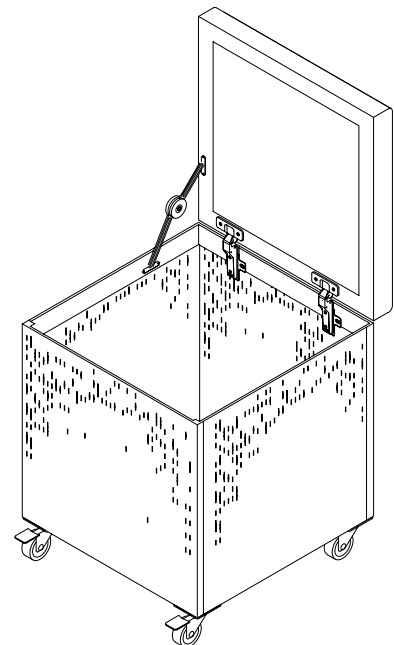

MoPed Dimensions

Pedestal	Height	Width	Depth
17-MOPED-FT	480	420	420

Materials

- Welded body made of 100% recyclable BlueScope sheet steel (with 24.2% recycled content)

Colours/Finishes

- Standard powder coats available in 300+ colours/finishes
- Cushion fabric from Instyle range (or specify your own)

Product Features

- 40mm cushion
- Lockable castors
- Magnetic whiteboard under seat
- Removable pencil tray
- Perforated body
- Adjustable lid stay

Manufacturing

- Made in Melbourne, Australia using locally sourced materials
- Manufactured for disassembly
- Polymer parts labelled for segregation and sorting
- Iron phosphate pre-treatment AS2331.3.1-2001 Method 3.1
- Planex factory uses a 100Kw roof mounted solar array to provide up to 25% of manufacturing electricity needs

Environmental Certification

- Product may contribute to Green Star credit points
- Production facility certified ISO14001 and ISO9001
- VOC compliant materials

Designed by Planex