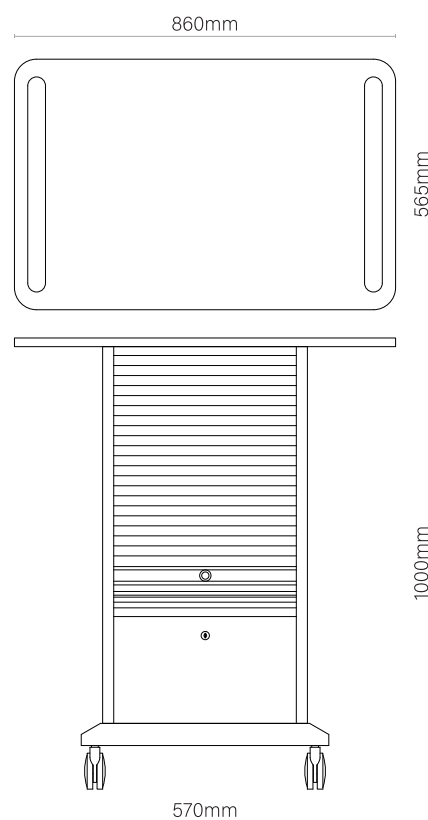

Personal Assistant Dimensions

(including top and castors)	Height	Width	Depth
28-PA-T-BY900-DR	1000	570 (base) 860 (top)	565

Materials

- Welded body made of 100% recyclable BlueScope sheet steel (with 24.2% recycled content)

Colours/Finishes

- Standard powder coats available in 300+ colours/finishes
- Polypropylene (PP) tambour doors available in white and translucent. Bright silver (metallic), post grey, charcoal and black subject to availability

Product Features

- 80mm European twin wheel lockable castors
- European locking system with interchangeable barrel locks (1000 random combinations)
- No assembly required
- Lockable polypropylene tambour door
- Deep drawer for additional storage
- Ergonomic handle optimises movement

Manufacturing

- Made in Melbourne, Australia using locally sourced materials
- Manufactured for disassembly
- Polymer parts labelled for segregation and sorting
- Iron phosphate pre-treatment AS2331.3.1-2001 Method 3.1
- Planex factory uses a 100Kw roof mounted solar array to provide up to 25% of manufacturing electricity needs

Environmental Certification

- Production facility certified ISO14001 and ISO9001
- VOC compliant materials

Designed by Planex