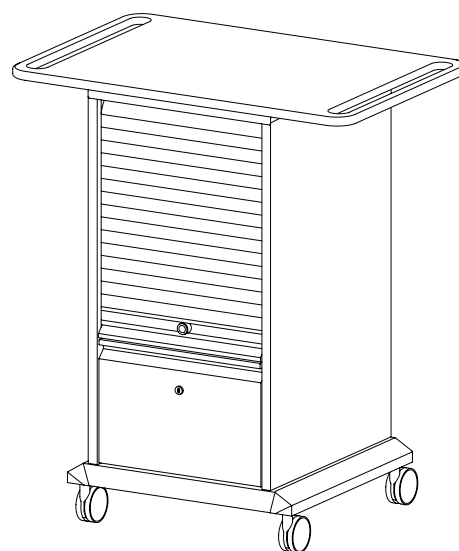

Personal Assistant Dimensions

(including top and castors)	Height	Width	Depth
28-PA-T-BY900-DR	1000	570 (base) 860 (top)	565

Materials

- Welded body made of 100% recyclable BlueScope sheet steel (with 24.2% recycled content)

Colours/Finishes

- Standard powder coats available in 300+ colours/finishes
- Polypropylene (PP) tambour doors available in white and translucent. Bright silver (metallic), post grey, charcoal and black subject to availability

Product Features

- 80mm European twin wheel lockable castors
- European locking system with interchangeable barrel locks (1000 random combinations)
- No assembly required
- Lockable polypropylene tambour door
- Deep drawer for additional storage
- Ergonomic handle optimises movement

Manufacturing

- Made in Melbourne, Australia using locally sourced materials
- Manufactured for disassembly
- Polymer parts labelled for segregation and sorting
- Iron phosphate pre-treatment AS2331.3.1-2001 Method 3.1
- Planex factory uses a 100Kw roof mounted solar array to provide up to 25% of manufacturing electricity needs

Environmental Certification

- Production facility certified ISO14001 and ISO9001
- VOC compliant materials

Designed by Planex