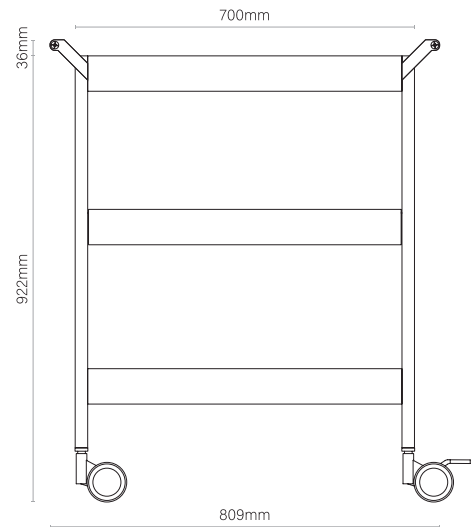

xKart Dimensions

Code	Height*	Width*	Depth
28-xKART	922	700	437

*Overall height including handle 958

*Overall width including handle 809

Materials

- Welded body made of 100% recyclable BlueScope sheet steel (with 24.2% recycled content)
- Plastic polypropylene end caps

Colours/Finishes

- Standard powder coats available in 300+ colours/finishes

Product Features

- 360-degree Italian 50mm castors
- Linea perforated ends panels
- Top and bottom trays are fixed with adjustable middle tray
- Tray height is 72mm
- Powder coat steel handle
- Can be supplied fully assembled or flat-packed (assembly required)
- Load capacity 100Kg
- Load capacity per tray 30Kg

Accessories Ordered Separately

- Additional adjustable tray
- Pencil and accessories tray

Manufacturing

- Made in Melbourne, Australia using locally sourced materials
- Manufactured for disassembly
- Polymer parts labelled for segregation and sorting
- Iron phosphate pre-treatment AS2331.3.1-2001 Method 3.1
- Planex factory uses a 100kW roof mounted solar array to provide up to 25% of manufacturing electricity needs

Environmental Certification

- Product may contribute to Green Star credit points
- Production facility certified ISO14001 and ISO9001
- VOC compliant materials
- Can be disassembled for recycling. Steel 100% recyclable

Designed by Planex