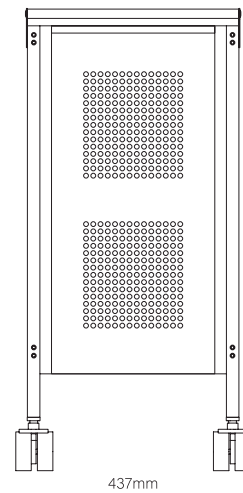

xKart Dimensions

Code	Height*	Width*	Depth
28-xKART	922	700	437

*Overall height including handle 958

*Overall width including handle 809

Materials

- Welded body made of 100% recyclable BlueScope sheet steel (with 24.2% recycled content)
- Plastic polypropylene end caps

Colours/Finishes

- Standard powder coats available in 300+ colours/finishes

Product Features

- 360-degree Italian 50mm castors
- Linea perforated ends panels
- Top and bottom trays are fixed with adjustable middle tray
- Tray height is 72mm
- Powder coat steel handle
- Can be supplied fully assembled or flat-packed (assembly required)
- Load capacity 100Kg
- Load capacity per tray 30Kg

Accessories Ordered Separately

- Additional adjustable tray
- Pencil and accessories tray

Manufacturing

- Made in Melbourne, Australia using locally sourced materials
- Manufactured for disassembly
- Polymer parts labelled for segregation and sorting
- Iron phosphate pre-treatment AS2331.3.1-2001 Method 3.1
- Planex factory uses a 100kW roof mounted solar array to provide up to 25% of manufacturing electricity needs

Environmental Certification

- Product may contribute to Green Star credit points
- Production facility certified ISO14001 and ISO9001
- VOC compliant materials
- Can be disassembled for recycling. Steel 100% recyclable

Designed by Planex