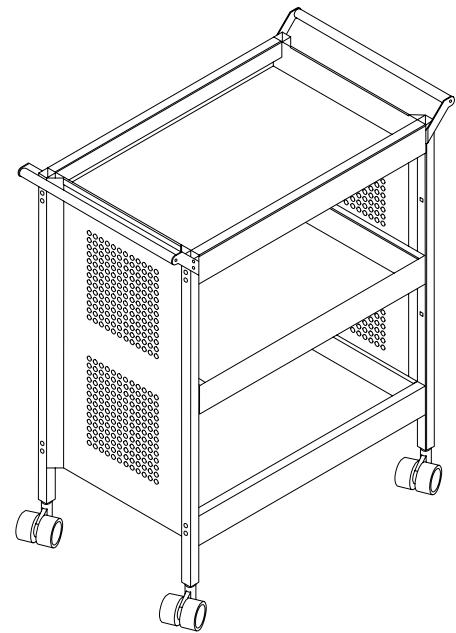

xKart Dimensions

Code	Height*	Width*	Depth
28-xKART	922	700	437

*Overall height including handle 958

*Overall width including handle 809

Materials

- Welded body made of 100% recyclable BlueScope sheet steel (with 24.2% recycled content)
- Plastic polypropylene end caps

Colours/Finishes

- Standard powder coats available in 300+ colours/finishes

Product Features

- 360-degree Italian 50mm castors
- Linea perforated ends panels
- Top and bottom trays are fixed with adjustable middle tray
- Tray height is 72mm
- Powder coat steel handle
- Can be supplied fully assembled or flat-packed (assembly required)
- Load capacity 100Kg
- Load capacity per tray 30Kg

Accessories Ordered Separately

- Additional adjustable tray
- Pencil and accessories tray

Manufacturing

- Made in Melbourne, Australia using locally sourced materials
- Manufactured for disassembly
- Polymer parts labelled for segregation and sorting
- Iron phosphate pre-treatment AS2331.3.1-2001 Method 3.1
- Planex factory uses a 100kW roof mounted solar array to provide up to 25% of manufacturing electricity needs

Environmental Certification

- Product may contribute to Green Star credit points
- Production facility certified ISO14001 and ISO9001
- VOC compliant materials
- Can be disassembled for recycling. Steel 100% recyclable

Designed by Planex