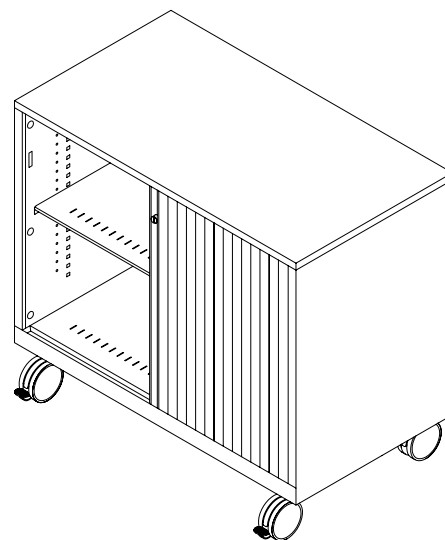

Virtu Dimensions

Mobile Tambour Door AL	Height	Width	Depth
25-TA0670-900-C80	770	900	500
25-TA0970-900-C80	1070	900	500
25-TA0670-1200-C80	770	1200	500
25-TA0970-1200-C80	1070	1200	500

Materials

- Welded body made of 100% recyclable BlueScope sheet steel (with 24.2% recycled content)
- Aluminium door

Colours/Finishes

- Standard powder coats available in 300+ colours/finishes
- Aluminium (AL) tambour doors available in 300+ colours/finishes

Product Features

- 80mm European locking castors
- European locking system with interchange barrel locks (1000 random combinations)
- No assembly required

Accessories Ordered Separately

- Adjustable shelves
- Shelf dividers
- Pull-out reference shelves
- Pull-out file frames (for drawer files)
- Master keys and option to key-alike available

Manufacturing

- Made in Melbourne, Australia using locally sourced materials
- Manufactured for disassembly
- Polymer parts labelled for segregation and sorting
- Iron phosphate pre-treatment AS2331.3.1-2001 Method 3.1
- Planex factory uses a 100kW roof mounted solar array to provide up to 25% of manufacturing electricity needs

Environmental Certification

- Product may contribute to Green Star credit points
- Production facility certified ISO14001 and ISO9001
- VOC compliant materials

Designed by Planex